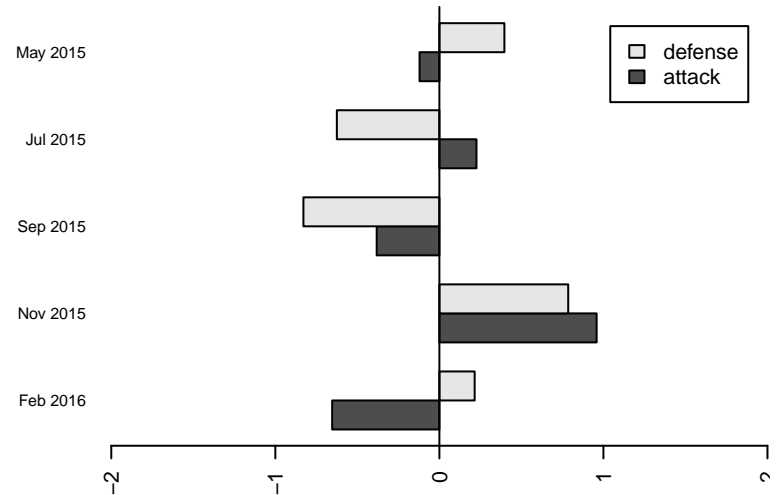

**PSPL Academy 1999B**  
 Dots are actual minus expected GF (blue circles) and GA (red triangles).  
 Blue line is smoothed change in attack strength. Red is smoothed change in defense strength.

**attack and defense variance (black dot)  
relative to other teams  
and top 10 in region**

**attack and defense rating  
relative to others at age  
and all opponents in last 13 months**

**attack and defense rating  
relative to other age  
and all opponents in last 13 months**

**Performance relative to 13 month average**

average number of goals per game relative to expected

**Performance relative to 13 month average**

average number of goals per game relative to expected

lot. A=Neither has attack advantage, B=Opponent has both attack and defense advantage, C=Opponent has both attack and defense disadvantage, D=Both have