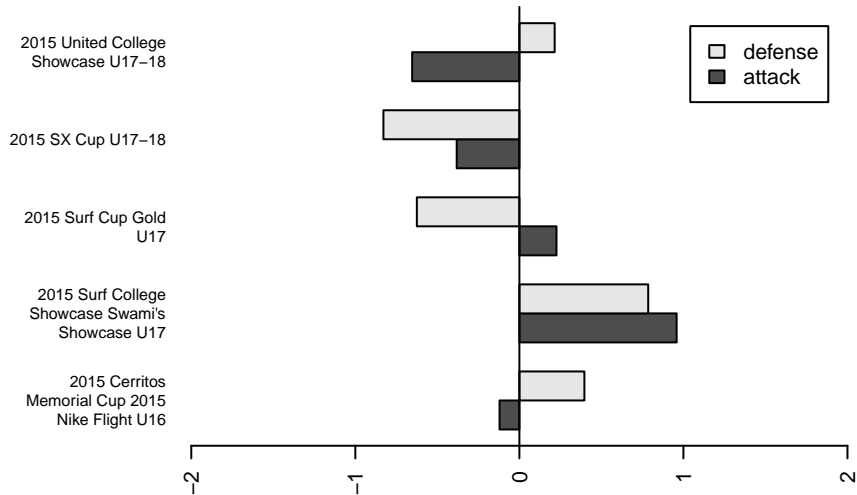

# PSPL Academy 1999B

PSPL  
 statewide, WA  
 B99 total strength=1745  
 attack=27.84 defense=25.09

alt names used:

Venues played:  
 2015 Cerritos Memorial Cup 2015 Nike Flight U  
 2015 Surf Cup Gold U17  
 2015 SX Cup U17-18  
 2015 Surf College Showcase Swami's Showcas  
 2015 United College Showcase U17-18

**PSPL Academy 1999B**  
 Dots are actual minus expected GF (blue circles) and GA (red triangles).  
 Blue line is smoothed change in attack strength. Red is smoothed change in defense strength.

**attack and defense variance (black dot)  
relative to other teams  
and top 10 in region**

**attack and defense rating  
relative to others at age  
and all opponents in last 13 months**

**attack and defense rating  
relative to other age  
and all opponents in last 13 months**

**Performance relative to 13 month average**

average number of goals per game relative to expected

**Performance relative to 13 month average**

average number of goals per game relative to expected

lot. A=Neither has attack advantage, B=Opponent has both attack and defense advantage, C=Opponent has both attack and defense disadvantage, D=Both have