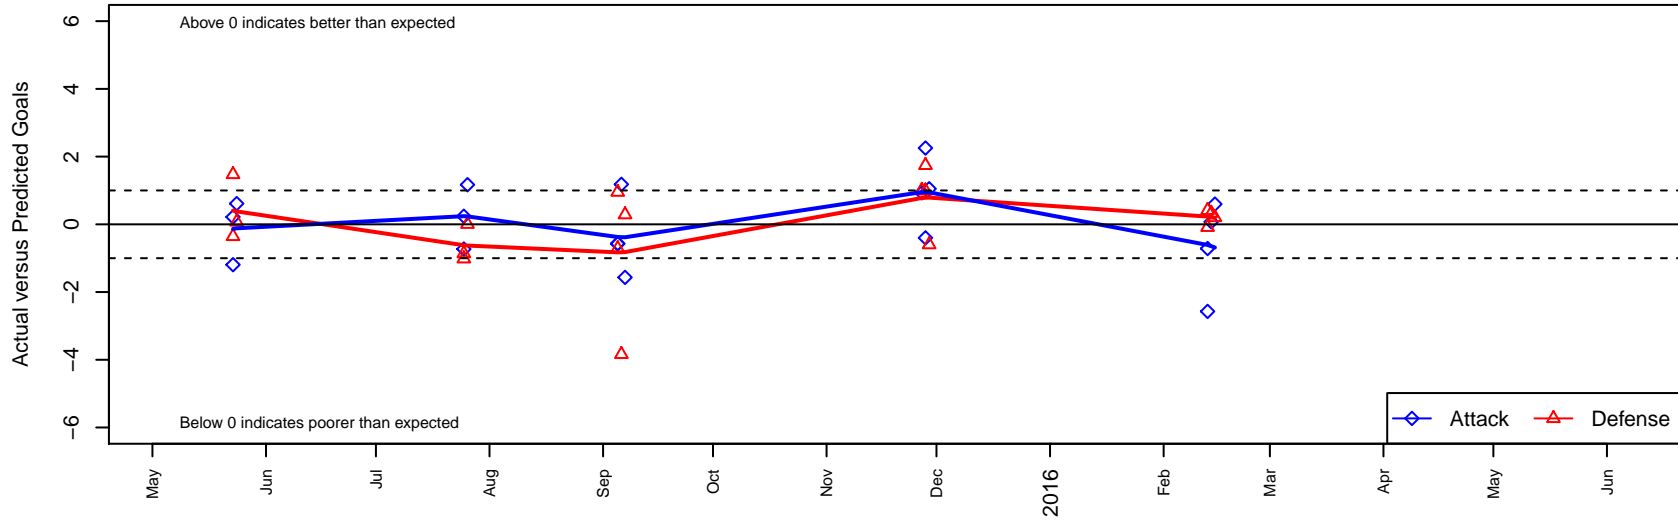

# PSPL Academy 1999B

PSPL  
 statewide, WA  
 B99 total strength=1745  
 attack=27.84 defense=25.09

alt names used:

Venues played:  
 2015 Cerritos Memorial Cup 2015 Nike Flight U  
 2015 Surf Cup Gold U17  
 2015 SX Cup U17-18  
 2015 Surf College Showcase Swami's Showcas  
 2015 United College Showcase U17-18

**PSPL Academy 1999B**  
 Dots are actual minus expected GF (blue circles) and GA (red triangles).  
 Blue line is smoothed change in attack strength. Red is smoothed change in defense strength.

**attack and defense variance (black dot)  
relative to other teams  
and top 10 in region**

**attack and defense rating  
relative to others at age  
and all opponents in last 13 months**

**attack and defense rating  
relative to other age  
and all opponents in last 13 months**

**Performance relative to 13 month average**

average number of goals per game relative to expected

**Performance relative to 13 month average**

average number of goals per game relative to expected

lot. A=Neither has attack advantage, B=Opponent has both attack and defense advantage, C=Opponent has both attack and defense disadvantage, D=Both have